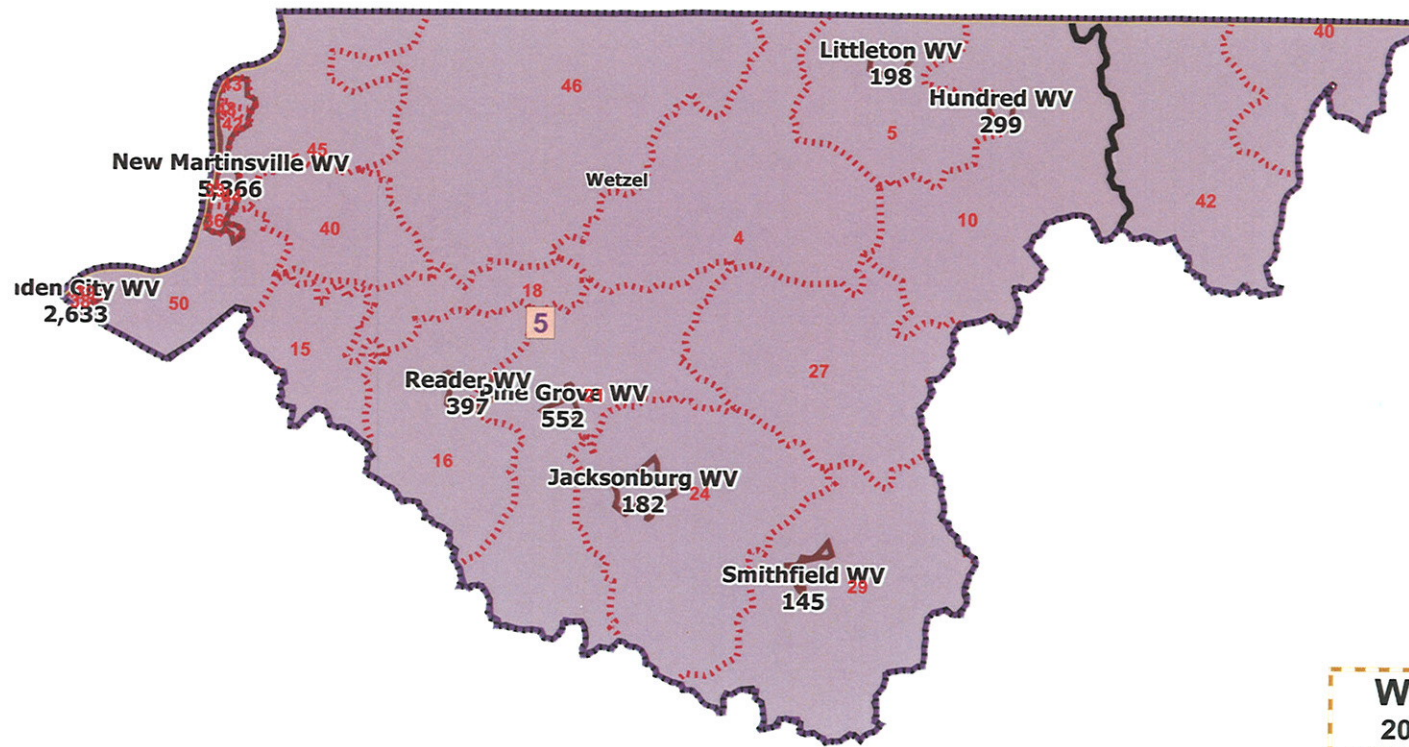

District: 5

**West Virginia
2010 Populations**

- Districts
- Municipality
- Precincts
- County
- State
- New District

House Final Plan 2X